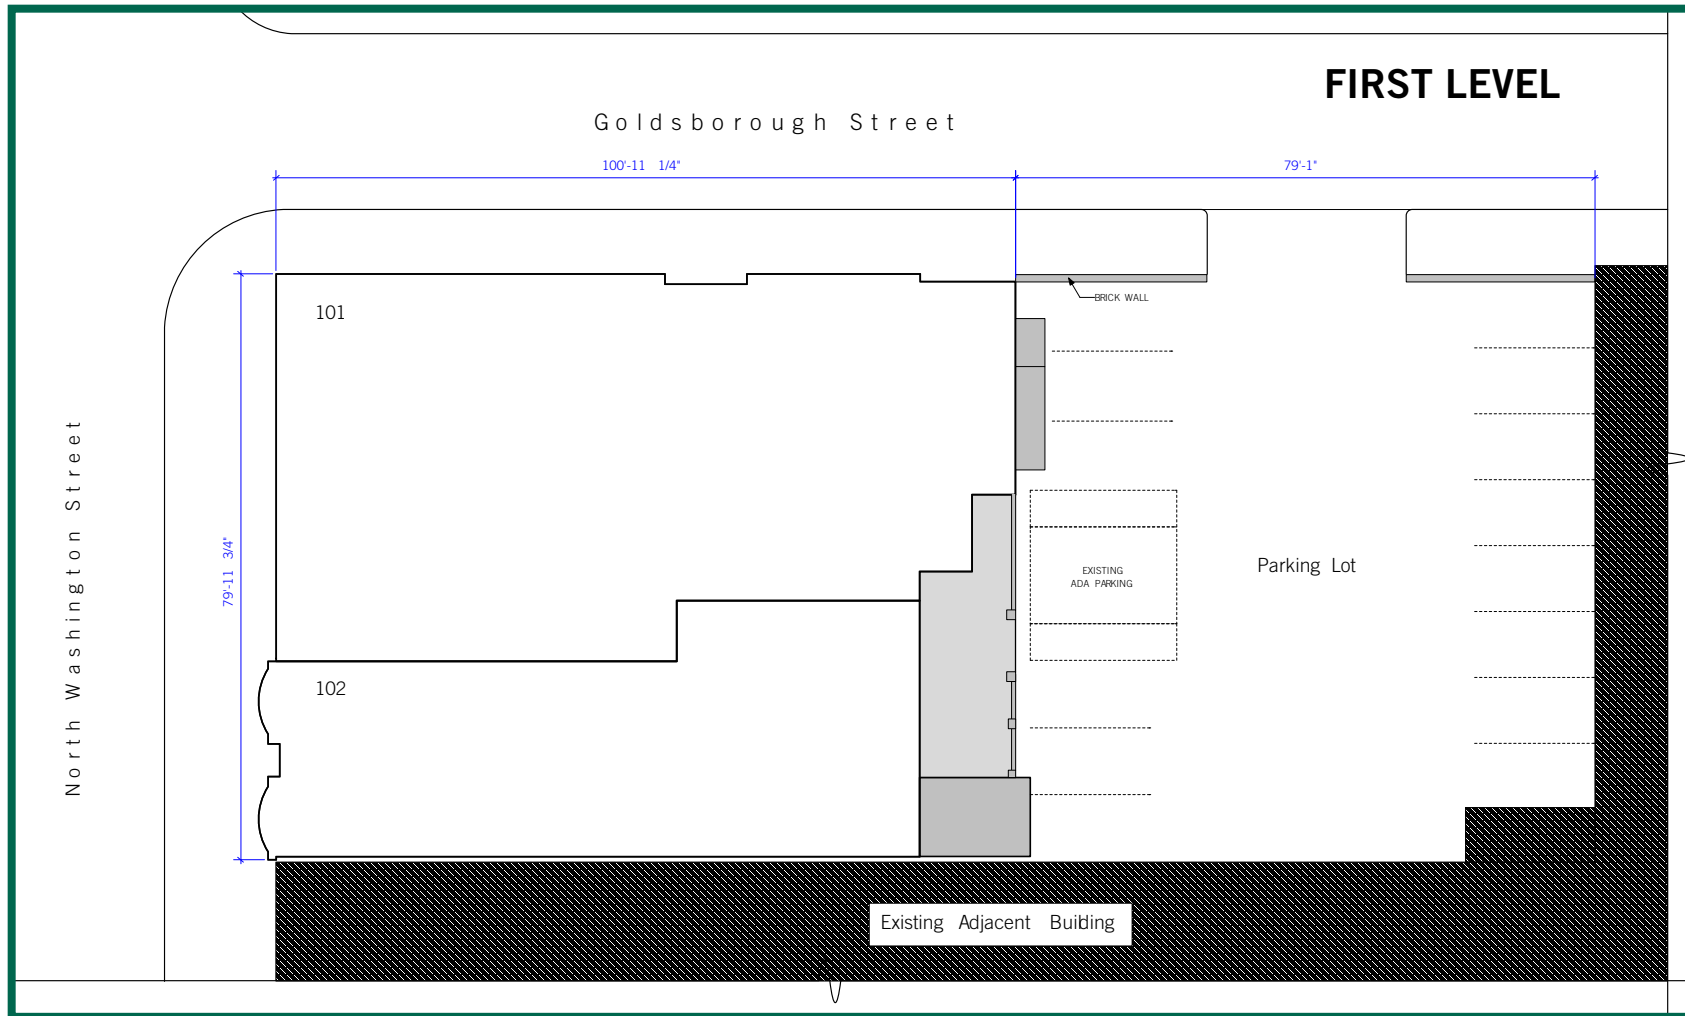

36 N Washington | 32-36 North Washington Street, Easton, MD

BUILDING DETAILS

Property Overview	
Total GLA	15,865 sq. ft.
Stories	2
Parking	4.00 / 1,000 sq. ft.
Space Available	
Suite 303	2,850 sq. ft.

- Leased
- Vacant