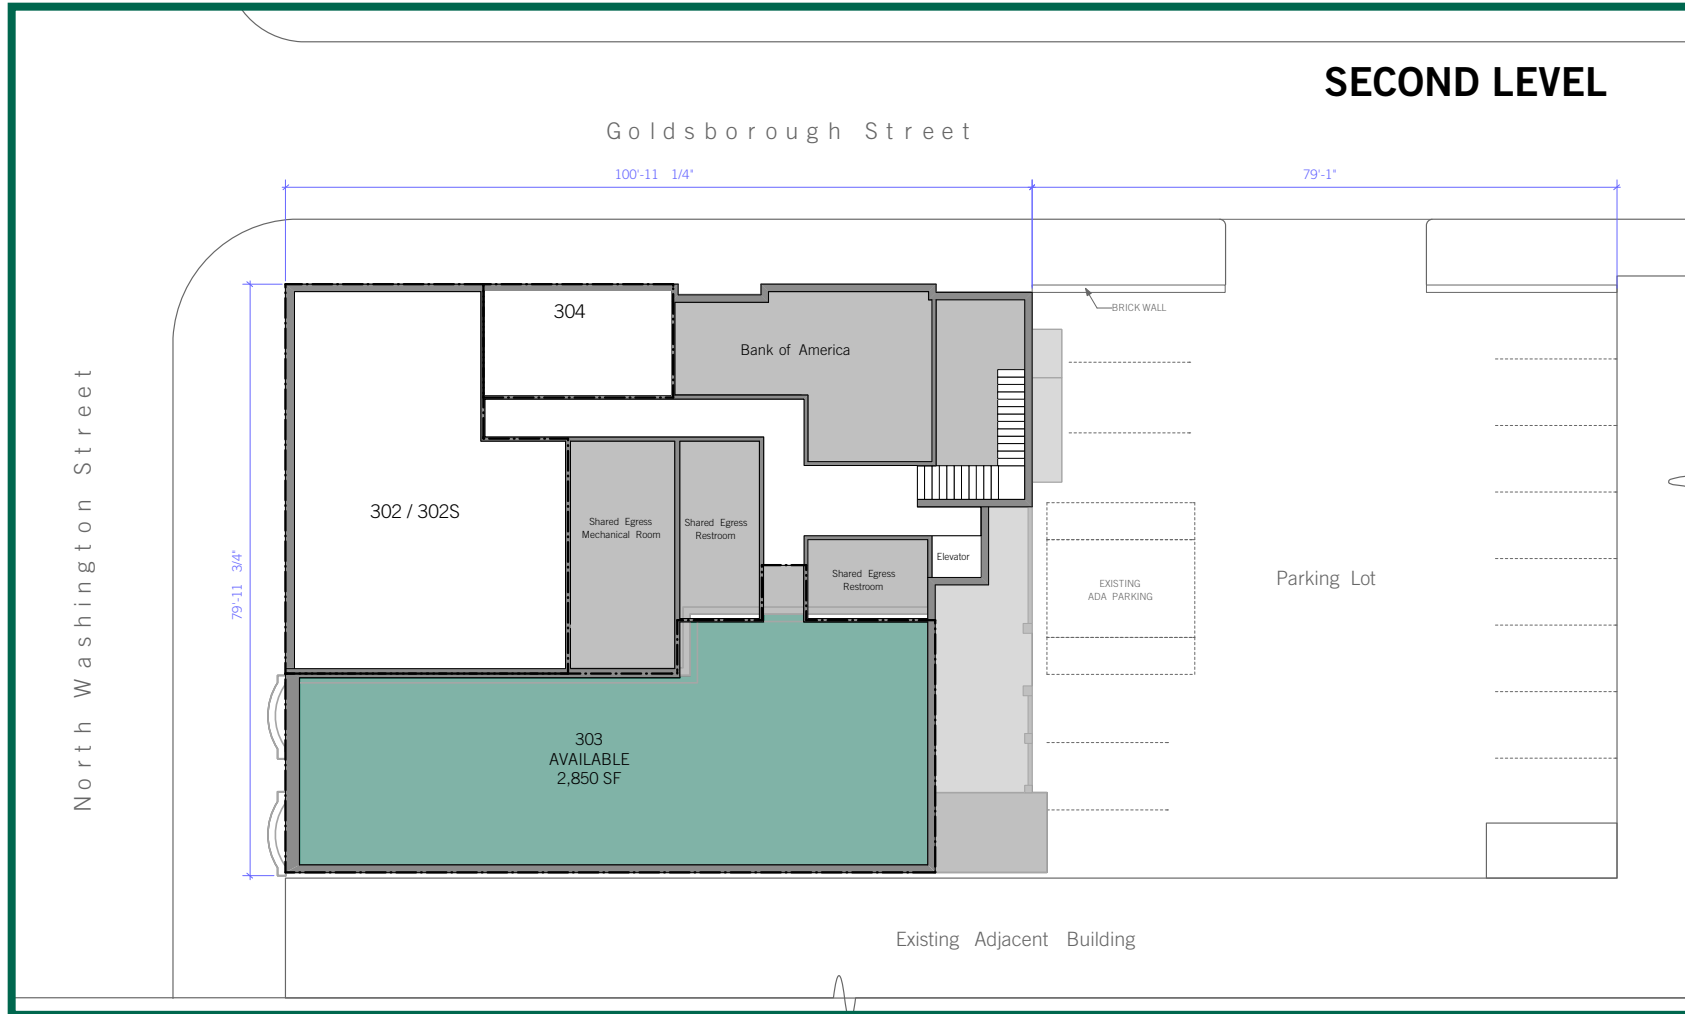

36 N Washington | 32-36 North Washington Street, Easton, MD

BUILDING DETAILS

Property Overview	
Total GLA	15,865 sq. ft.
Stories	2
Parking	4.00 / 1,000 sq. ft.
Space Available	
Suite 303	2,850 sq. ft.

- Leased
- Vacant